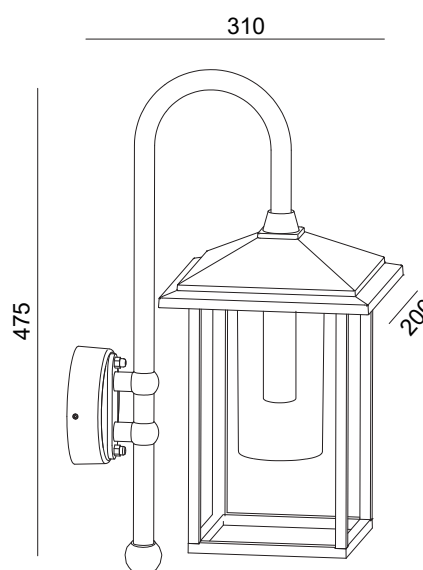

TECHNICAL DATA

TYPE

Professional LED for Exterior & Interior Lighting.

PRO	CRI ≥ 80	
IP54		L°
AC85-265V 50/60Hz		

Model:	Lara
Format:	-
Location:	Exterior
Wattage:	1*E27(Max40W)
Materials:	Aluminium
Led Color:	-
Product Dimension:	475*310*200mm
IP Code:	54
Fixation:	Wall
CRI :	-
Lumen Output:	-
Frequency:	-
Beam Angle:	L°

DIMENSION DRAW

OUTDOOR